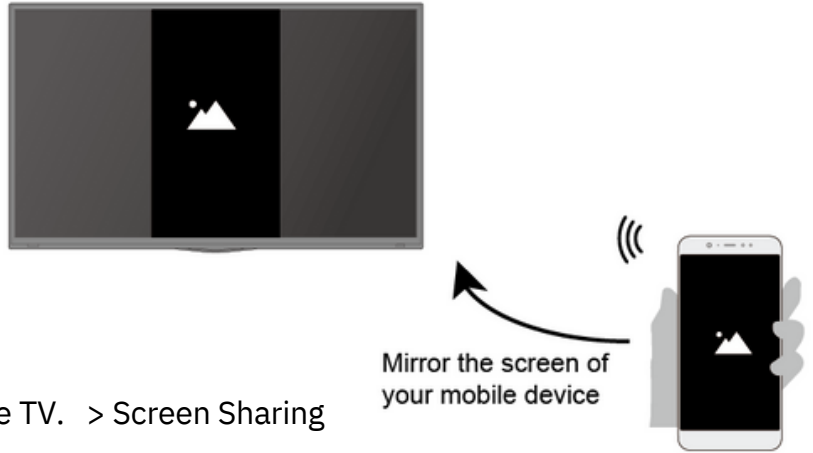

Screen Sharing

Mirror content from your device to the TV. > Screen Sharing

- Turn on the casting function of your Apple/Android/Windows10 device.

HDMI Device

Connect an HDMI cable from an external A/V equipment.