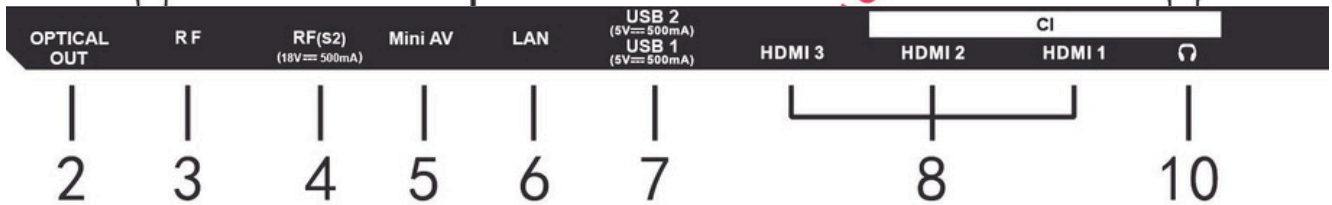

SCHNEIDER

1. Power input.
2. OPTICAL output terminal.
3. RF input terminal- To connect the external TV antenna (DVB-T/DVB-T2/DVB-C).
4. RF input terminal- To connect the external Satellite TV Antenna (DVB-S2).
5. Mini AV input terminal.
6. LAN (Local Area Network) input terminal.
7. USB 1/2 input terminal.
8. HDMI 1/2/3 input terminal.
9. CI input terminal.
10. EARPHONE output terminal.