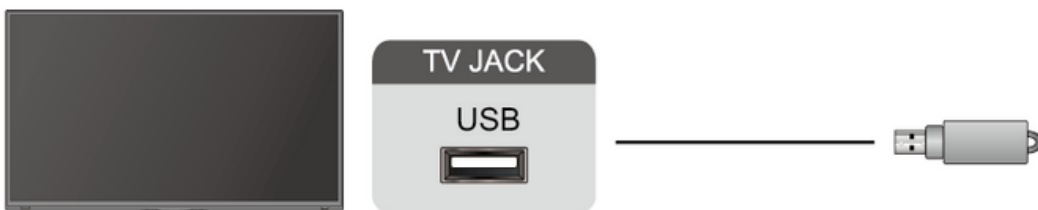

USB Device

Support format: FAT32.