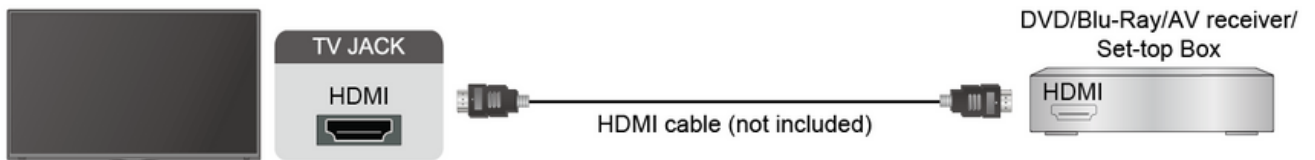

Screen Sharing

Mirror content from your device to the TV. > Screen Sharing

- Turn on the casting function of your Apple/Android/Windows10 device.

HDMI Device

Connect an HDMI cable from an external A/V equipment.