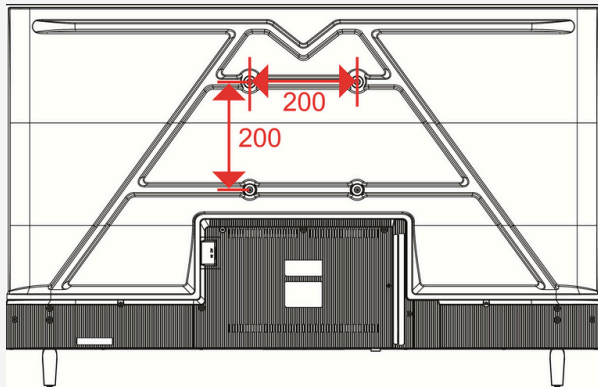

GAME
MODE

SCHNEIDER

1. Power input.
2. OPTICAL output terminal.
3. RF input terminal- To connect the external TV antenna (DVB-T/DVB-T2/DVB-C).
4. RF input terminal- To connect the external Satellite TV Antenna (DVB-S2).
5. Mini AV input terminal.
6. LAN (Local Area Network) input terminal.
7. USB 1/2 input terminal.
8. HDMI 1/2/3 input terminal.
9. CI input terminal.
10. EARPHONE output terminal.

SCHNEIDER MODEL - 55SC691K

General

Mainboard	CV9602-Z55
Size	55 inch
Region	Romania
Life Time	30,000 hours

Display

Display Colours	16.7 M
Panel Resolution	3840×2160
Contrast	900:1 (typical)
Frame rate	60Hz
View angle	Typical: 178(H) \ 178(V)
Aspect ratio	16:9
Response Time	18 ms (typical)
Dot Spec	Glass IIS
DLED or ELED	DLED
Brightness	220 cd/m2±10%
Brightness Uniformity	65% ±10%