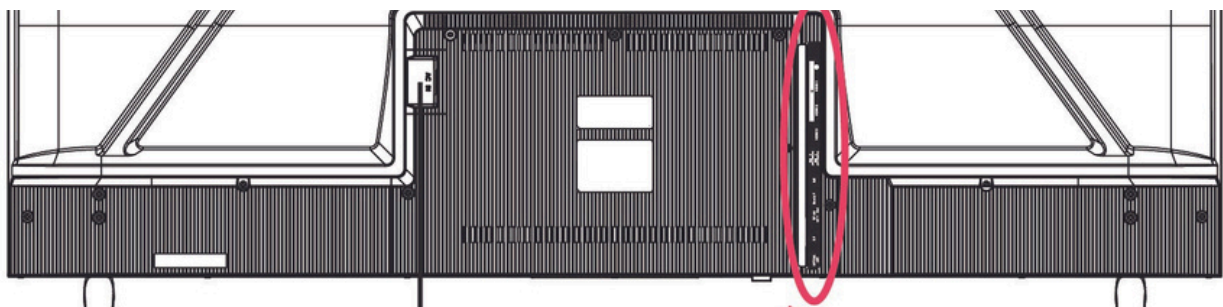

SCHNEIDER

1. Power input.
2. OPTICAL output terminal.
3. RF input terminal- To connect the external TV antenna (DVB-T/DVB-T2/DVB-C).
4. RF input terminal- To connect the external Satellite TV Antenna (DVB-S2).
5. Mini AV input terminal.
6. LAN (Local Area Network) input terminal.
7. USB 1/2 input terminal.
8. HDMI 1/2/3 input terminal.
9. CI input terminal.
10. EARPHONE output terminal.