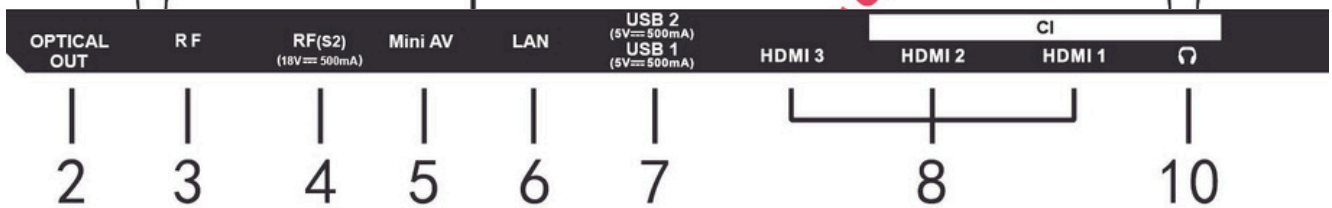

SCHNEIDER

Size 43" 50" 55" Smart UHD 4K

NETFLIX

VIDAA

DOLBY AUDIO™

SCHNEIDER

1. Power input.
2. OPTICAL output terminal.
3. RF input terminal- To connect the external TV antenna (DVB-T/DVB-T2/DVB-C).
4. RF input terminal- To connect the external Satellite TV Antenna (DVB-S2).
5. Mini AV input terminal.
6. LAN (Local Area Network) input terminal.
7. USB 1/2 input terminal.
8. HDMI 1/2/3 input terminal.
9. CI input terminal.
10. EARPHONE output terminal.

SCHNEIDER MODEL - 50SC691K

General

| | |
|-----------|--------------|
| Mainboard | CV9602-Z55 |
| Size | 50 inch |
| Region | Romania |
| Life Time | 30,000 hours |

Display

| | |
|-----------------------|--------------------------|
| Display Colours | 16.7 M |
| Panel Resolution | 3840×2160 |
| Contrast | 4000:1 (typical) |
| Frame rate | 60Hz |
| View angle | Typical: 176(H) \ 176(V) |
| Aspect ratio | 16:9 |
| Response Time | 9.5 ms (typical) |
| Dot Spec | Glass IIS |
| Mura | Glass IIS |
| DLED or ELED | DLED |
| Brightness | 200 cd/m2±10% |
| Brightness Uniformity | 65% ±10% |