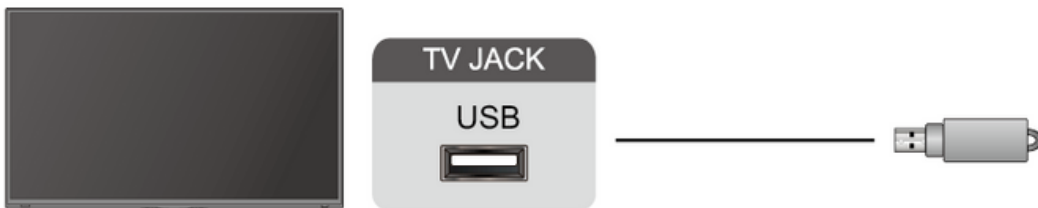

USB Device

Support format: FAT32.