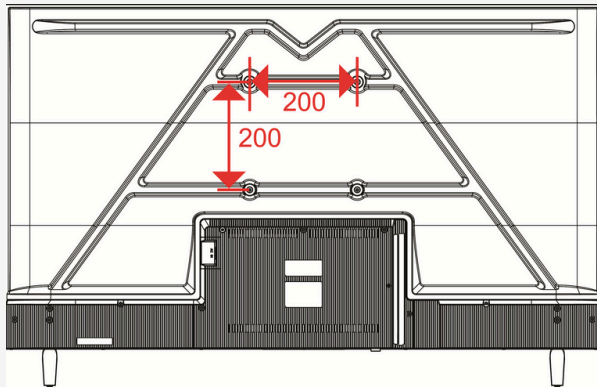

SCHNEIDER

Size 43" 50" 55" Smart UHD 4K

NETFLIX

VIDAA

DOLBY AUDIO™

SCHNEIDER

1. Power input.
2. OPTICAL output terminal.
3. RF input terminal- To connect the external TV antenna (DVB-T/DVB-T2/DVB-C).
4. RF input terminal- To connect the external Satellite TV Antenna (DVB-S2).
5. Mini AV input terminal.
6. LAN (Local Area Network) input terminal.
7. USB 1/2 input terminal.
8. HDMI 1/2/3 input terminal.
9. CI input terminal.
10. EARPHONE output terminal.

SCHNEIDER MODEL - 50SC691K

General

| | |
|-----------|--------------|
| Mainboard | CV9602-Z55 |
| Size | 50 inch |
| Region | Romania |
| Life Time | 30,000 hours |

Display

| | |
|-----------------------|--------------------------|
| Display Colours | 16.7 M |
| Panel Resolution | 3840×2160 |
| Contrast | 4000:1 (typical) |
| Frame rate | 60Hz |
| View angle | Typical: 176(H) \ 176(V) |
| Aspect ratio | 16:9 |
| Response Time | 9.5 ms (typical) |
| Dot Spec | Glass IIS |
| Mura | Glass IIS |
| DLED or ELED | DLED |
| Brightness | 200 cd/m2±10% |
| Brightness Uniformity | 65% ±10% |