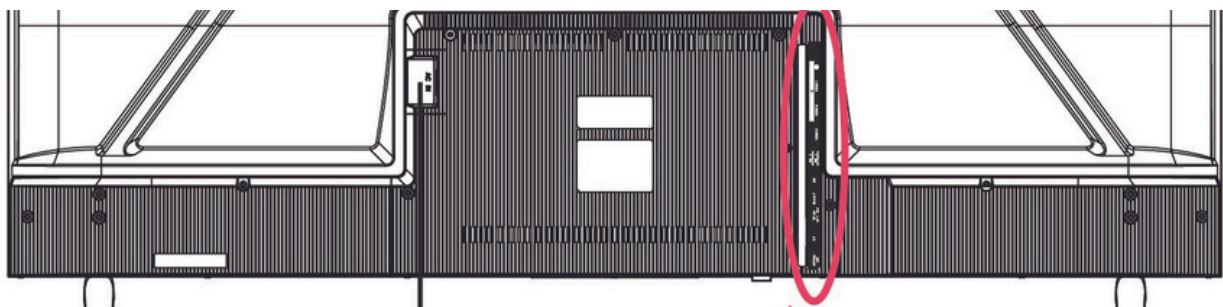

SCHNEIDER

Size 43" 50" 55" Smart UHD 4K

NETFLIX

VIDAA

DOLBY AUDIO™

SCHNEIDER

1. Power input.
2. OPTICAL output terminal.
3. RF input terminal- To connect the external TV antenna (DVB-T/DVB-T2/DVB-C).
4. RF input terminal- To connect the external Satellite TV Antenna (DVB-S2).
5. Mini AV input terminal.
6. LAN (Local Area Network) input terminal.
7. USB 1/2 input terminal.
8. HDMI 1/2/3 input terminal.
9. CI input terminal.
10. EARPHONE output terminal.

SCHNEIDER MODEL - 50SC691K

General

| | |
|-----------|--------------|
| Mainboard | CV9602-Z55 |
| Size | 50 inch |
| Region | Romania |
| Life Time | 30,000 hours |

Display

| | |
|-----------------------|--------------------------|
| Display Colours | 16.7 M |
| Panel Resolution | 3840×2160 |
| Contrast | 4000:1 (typical) |
| Frame rate | 60Hz |
| View angle | Typical: 176(H) \ 176(V) |
| Aspect ratio | 16:9 |
| Response Time | 9.5 ms (typical) |
| Dot Spec | Glass IIS |
| Mura | Glass IIS |
| DLED or ELED | DLED |
| Brightness | 200 cd/m2±10% |
| Brightness Uniformity | 65% ±10% |