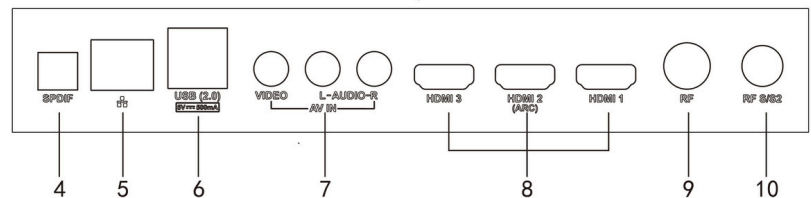

GAME
MODE

SCHNEIDER

1. Power input.
2. EARPHONE output terminal.
3. CI input terminal.
4. OPTICAL output terminal.
5. LAN (Local Area Network) input terminal.
6. USB input terminal.

7. CVBS and Audio L/R input terminal.
8. HDMI 1/2/3 input terminal.
9. RF input terminal- To connect the external TV antenna (DVB-T/DVB-T2/DVB-C).
10. RF input terminal- To connect the external Satellite TV Antenna (DVB-S2).

SCHNEIDER MODEL - 40SC591K

General

Mainboard	CV72690.Z42
Size	40 inch
Region	Romania
Life Time	30,000 hours

Display

Display Colours	16.7 M
Panel Resolution	1920×1080
Contrast	5000:1 (typical)
Frame rate	60Hz
View angle	Typical: 178(H) \ 178(V)
Aspect ratio	16:9
Response Time	9.5 ms (typical)
Dot Spec	Glass IIS
DLED or ELED	DLED
Brightness	190 cd/m2±10%
Brightness Uniformity	65% ±10%

Accessories

Remote Control	Infrared Remote
User Manual	yes

Dimension

TV w stand(mm)	892(W)×216(D)×565(H)
TV w/o Stand(mm)	892(W)×70(D)×504(H)
Net weight (Kg)	4.26 Kg Product with stand
Net weight (Kg)	4.16 Kg Product without stand
Gift box (mm)	960*95*568 (no drop test)
Gift Box Brut weight (kg)	5.16 Kg