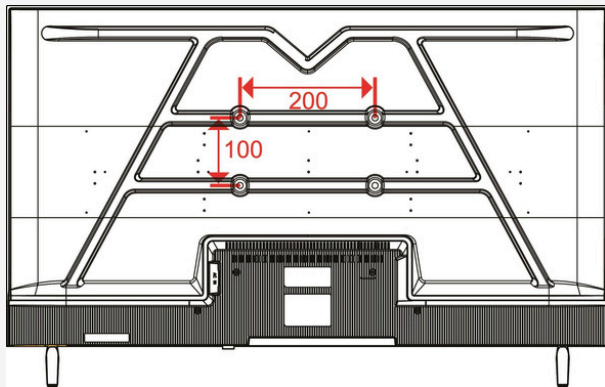

GAME
MODE

SCHNEIDER

1. Power input.
2. EARPHONE output terminal.
3. CI input terminal.
4. OPTICAL output terminal.
5. LAN (Local Area Network) input terminal.
6. USB input terminal.

7. CVBS and Audio L/R input terminal.
8. HDMI 1/2/3 input terminal.
9. RF input terminal- To connect the external TV antenna (DVB-T/DVB-T2/DVB-C).
10. RF input terminal- To connect the external Satellite TV Antenna (DVB-S2).

SCHNEIDER MODEL - 40SC591K

General

Mainboard	CV72690.Z42
Size	40 inch
Region	Romania
Life Time	30,000 hours

Display

Display Colours	16.7 M
Panel Resolution	1920×1080
Contrast	5000:1 (typical)
Frame rate	60Hz
View angle	Typical: 178(H) \ 178(V)
Aspect ratio	16:9
Response Time	9.5 ms (typical)
Dot Spec	Glass IIS
DLED or ELED	DLED
Brightness	190 cd/m2±10%
Brightness Uniformity	65% ±10%

Accessories

Remote Control	Infrared Remote
User Manual	yes

Dimension

TV w stand(mm)	892(W)×216(D)×565(H)
TV w/o Stand(mm)	892(W)×70(D)×504(H)
Net weight (Kg)	4.26 Kg Product with stand
Net weight (Kg)	4.16 Kg Product without stand
Gift box (mm)	960*95*568 (no drop test)
Gift Box Brut weight (kg)	5.16 Kg