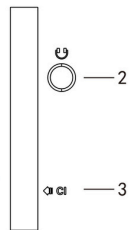

SCHNEIDER

1. Power input.
2. EARPHONE output terminal.
3. CI input terminal.
4. OPTICAL output terminal.
5. LAN (Local Area Network) input terminal.
6. USB input terminal.

7. CVBS and Audio L/R input terminal.
8. HDMI 1/2/3 input terminal.
9. RF input terminal- To connect the external TV antenna (DVB-T/DVB-T2/DVB-C).
10. RF input terminal- To connect the external Satellite TV Antenna (DVB-S2).