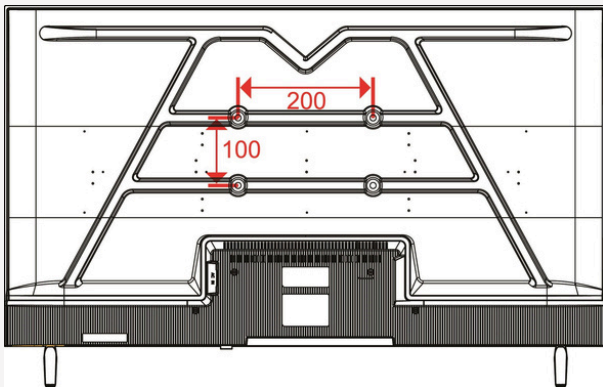

GAME
MODE

SCHNEIDER

1. Power input.
2. EARPHONE output terminal.
3. CI input terminal.
4. OPTICAL output terminal.
5. LAN (Local Area Network) input terminal.
6. USB input terminal.

7. CVBS and Audio L/R input terminal.
8. HDMI 1/2/3 input terminal.
9. RF input terminal- To connect the external TV antenna (DVB-T/DVB-T2/DVB-C).
10. RF input terminal- To connect the external Satellite TV Antenna (DVB-S2).

SCHNEIDER MODEL - 40SC591K

General

Mainboard	CV72690.Z42
Size	40 inch
Region	Romania
Life Time	30,000 hours

Display

Display Colours	16.7 M
Panel Resolution	1920×1080
Contrast	5000:1 (typical)
Frame rate	60Hz
View angle	Typical: 178(H) \ 178(V)
Aspect ratio	16:9
Response Time	9.5 ms (typical)
Dot Spec	Glass IIS
DLED or ELED	DLED
Brightness	190 cd/m2±10%
Brightness Uniformity	65% ±10%

Accessories

Remote Control	Infrared Remote
User Manual	yes

Dimension

TV w stand(mm)	892(W)×216(D)×565(H)
TV w/o Stand(mm)	892(W)×70(D)×504(H)
Net weight (Kg)	4.26 Kg Product with stand
Net weight (Kg)	4.16 Kg Product without stand
Gift box (mm)	960*95*568 (no drop test)
Gift Box Brut weight (kg)	5.16 Kg