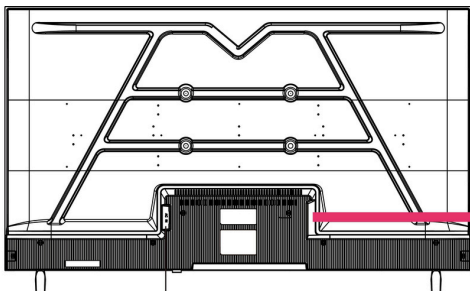

SCHNEIDER

1. Power input.
2. EARPHONE output terminal.
3. CI input terminal.
4. OPTICAL output terminal.
5. LAN (Local Area Network) input terminal.
6. USB input terminal.

7. CVBS and Audio L/R input terminal.
8. HDMI 1/2/3 input terminal.
9. RF input terminal- To connect the external TV antenna (DVB-T/DVB-T2/DVB-C).
10. RF input terminal- To connect the external Satellite TV Antenna (DVB-S2).