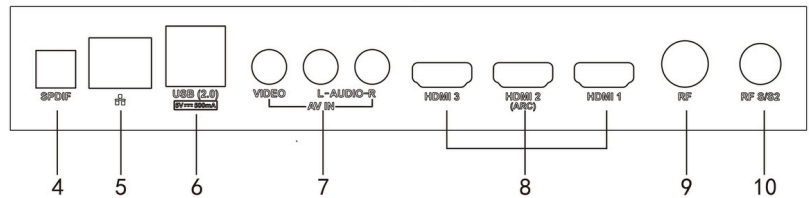

GAME
MODE

SCHNEIDER

1. Power input.
2. EARPHONE output terminal.
3. CI input terminal.
4. OPTICAL output terminal.
5. LAN (Local Area Network) input terminal.
6. USB input terminal.

7. CVBS and Audio L/R input terminal.
8. HDMI 1/2/3 input terminal.
9. RF input terminal- To connect the external TV antenna (DVB-T/DVB-T2/DVB-C).
10. RF input terminal- To connect the external Satellite TV Antenna (DVB-S2).

SCHNEIDER MODEL - 40SC591K

General

Mainboard	CV72690.Z42
Size	40 inch
Region	Romania
Life Time	30,000 hours

Display

Display Colours	16.7 M
Panel Resolution	1920×1080
Contrast	5000:1 (typical)
Frame rate	60Hz
View angle	Typical: 178(H) \ 178(V)
Aspect ratio	16:9
Response Time	9.5 ms (typical)
Dot Spec	Glass IIS
DLED or ELED	DLED
Brightness	190 cd/m2±10%
Brightness Uniformity	65% ±10%

Accessories

Remote Control	Infrared Remote
User Manual	yes

Dimension

TV w stand(mm)	892(W)×216(D)×565(H)
TV w/o Stand(mm)	892(W)×70(D)×504(H)
Net weight (Kg)	4.26 Kg Product with stand
Net weight (Kg)	4.16 Kg Product without stand
Gift box (mm)	960*95*568 (no drop test)
Gift Box Brut weight (kg)	5.16 Kg