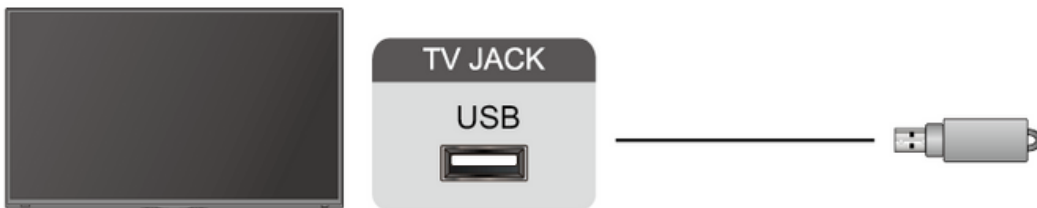

USB Device

Support format: FAT32.