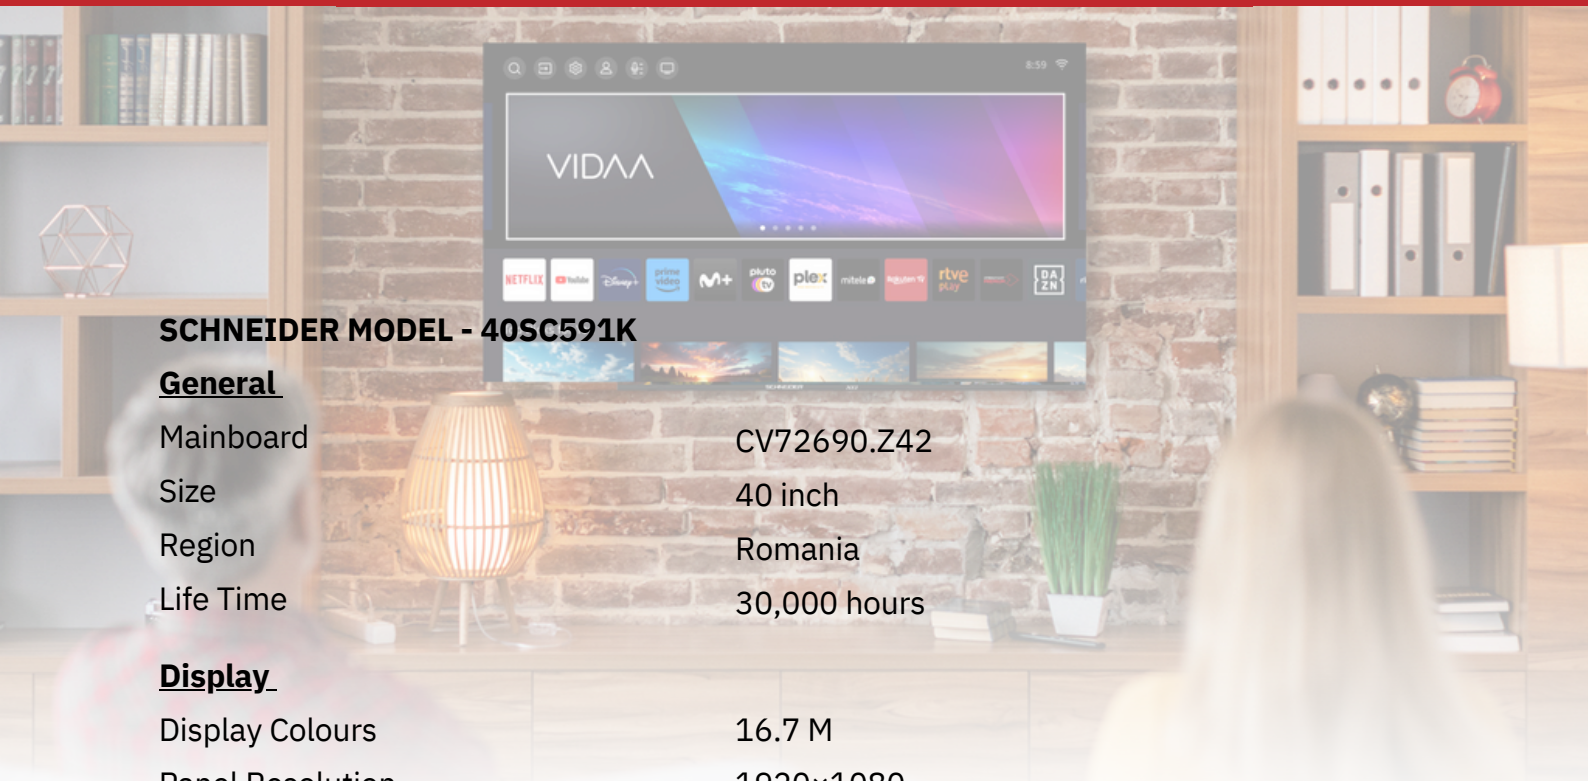

SCHNEIDER

Size 40" FHD Smart

NETFLIX

VIDAA

DOLBY AUDIO™

YouTube

Disney+

prime video

SCHNEIDER MODEL - 40SC591K

General

Mainboard	CV72690.Z42
Size	40 inch
Region	Romania
Life Time	30,000 hours

Display

Display Colours	16.7 M
Panel Resolution	1920×1080
Contrast	5000:1 (typical)
Frame rate	60Hz
View angle	Typical: 178(H) \ 178(V)
Aspect ratio	16:9
Response Time	9.5 ms (typical)
Dot Spec	Glass IIS
DLED or ELED	DLED
Brightness	190 cd/m2±10%
Brightness Uniformity	65% ±10%