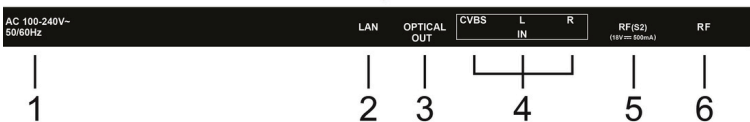

SCHNEIDER MODEL - 32SC490K

General

Mainboard	CV72690-K32
Size	32 inch
Region	Romania
Life Time	30,000 hours

Display

Display Colours	16.7 M
Panel Resolution	1366×768
Contrast	800:1 (typical)
Frame rate	60Hz
View angle	Typical: 176(H) \ 176(V)
Aspect ratio	16:9
Response Time	23 ms (typical)
Dot Spec	Glass IIS
DLED or ELED	DLED
Brightness	180 cd/m2±10%
Brightness Uniformity	65% ±10%