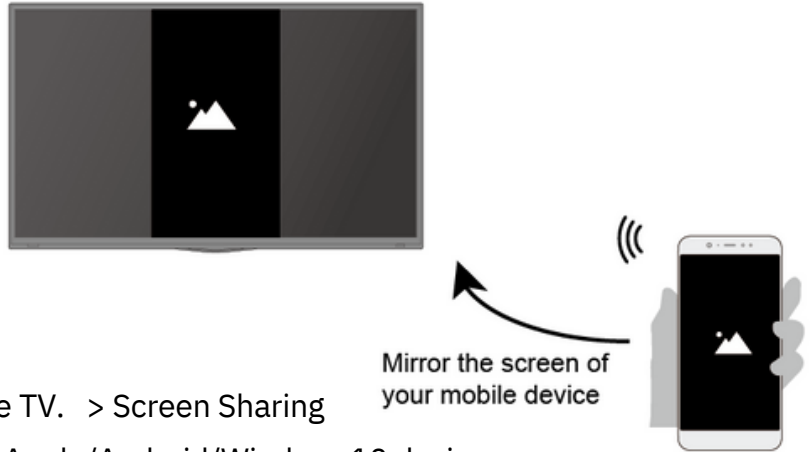

Screen Sharing

Mirror content from your device to the TV. > Screen Sharing

- Turn on the casting function of your Apple/Android/Windows10 device.

HDMI Device

Connect an HDMI cable from an external A/V equipment.