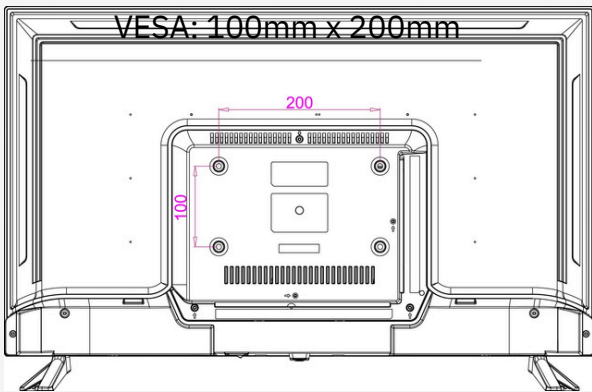

1. Power input.
2. LAN (Local Area Network) input terminal.
3. OPTICAL output terminal.
4. CVBS and Audio L/R input terminal.
5. RF input terminal- To connect the external Satellite TV Antenna (DVB-S2).
6. RF input terminal- To connect the external TV antenna (DVB-T/DVB-T2/DVB-C).
7. EARPHONE output terminal.
8. CI input terminal.
9. USB 1/2 input terminal.
10. HDMI 1/2/3 input terminal