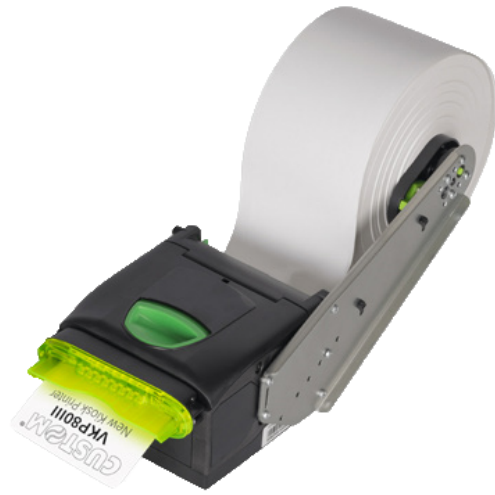

# KOLARIS

solution kiosk key in main

## Modular and scalable

The **KOLARIS** terminal is available in a “standalone” version (placed on its foot) or wall-mounted; it integrates high-performance sub-assemblies such as the YUNO Kiosk 21.5” touch system in portrait mode, a receipt printing system and a payment terminal (several references are available to choose from, Worldline, Ingenico or Verifone).

This kiosk can accept cash payments thanks to its banknote reader/acceptor, as well as meal vouchers, discount coupons, etc. It can also be equipped with a card dispenser.

Combined with vertical software platforms, KOLARIS adapts to many businesses, collective catering and automatic distribution (AD): reservation and order taking, assistance with purchasing and selling, management of subscriptions and customer loyalty operations, management of all transactions and cash register operations are thus ensured.

# KOLARIS

Portrait mode screen

Reader/acceptor for banknotes, restaurant vouchers and coupons

Card dispenser

Standalone payment terminal

80 mm thermal printer

2D barcode reader (optional)

Floor-mountable base (optional)